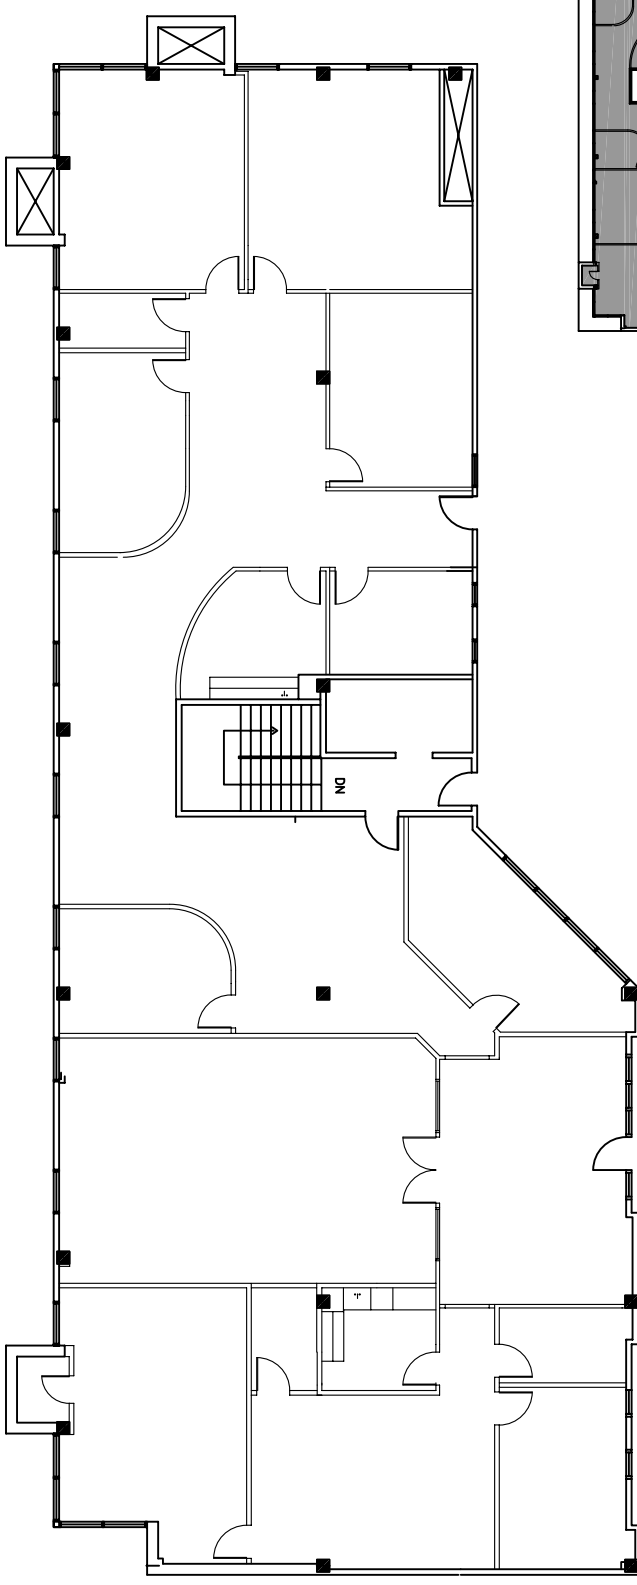

950 ECHO LANE
HOUSTON, TEXAS

SUITE 150
6,463 NRA

MANAGED AND LEASED BY
ECHO LANE MANAGEMENT
713.722.8880