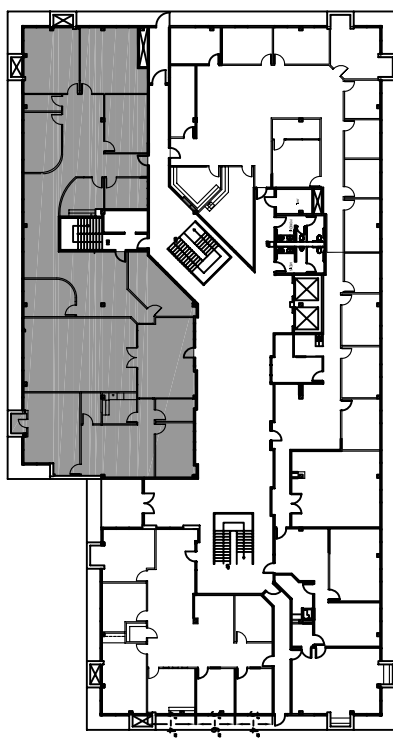

950 ECHO LANE
HOUSTON, TEXAS

SUITE 150
6,463 NRA

MANAGED AND LEASED BY
ECHO LANE MANAGEMENT
713.722.8880